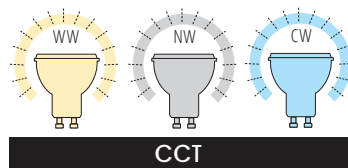

CCT

⚡ 220-240V; 50/60Hz   🏠 GU10   ⌚ 25000h   ⏻ 25000   🌞 Ra>80   Ⓢ ≤ 6x MacAdam Ellipse   📦 A++

📁 22708	TOMI LED1,2W GU10-WW	⌚ 1,2W	🔌 10W	☀️ 90lm	◀️ 80lm	3000K	EAN -5905339227089
📁 22822	TOMI LED1,2W GU10-NW	⌚ 1,2W	🔌 11W	☀️ 90lm	◀️ 80lm	4000K	EAN -5905339228222
📁 22709	TOMI LED1,2W GU10-CW	⌚ 1,2W	🔌 10W	☀️ 90lm	◀️ 80lm	5300K	EAN -5905339227096

⚡ 220-240V; 50/60Hz   🏠 GU10   ⌚ 20000h   ⏻ 15000   🌞 Ra>80   Ⓢ ≤ 6x MacAdam Ellipse   📦 A++

📁 22702	TOMI LED3W GU10-WW	⌚ 3W	🔌 25W	☀️ 250lm	◀️ 200lm	3000K	EAN -5905339227027
📁 22823	TOMI LED3W GU10-NW	⌚ 3W	🔌 26W	☀️ 260lm	◀️ 210lm	4000K	EAN -5905339228239
📁 22703	TOMI LED3W GU10-CW	⌚ 3W	🔌 26W	☀️ 270lm	◀️ 220lm	5300K	EAN -5905339227034