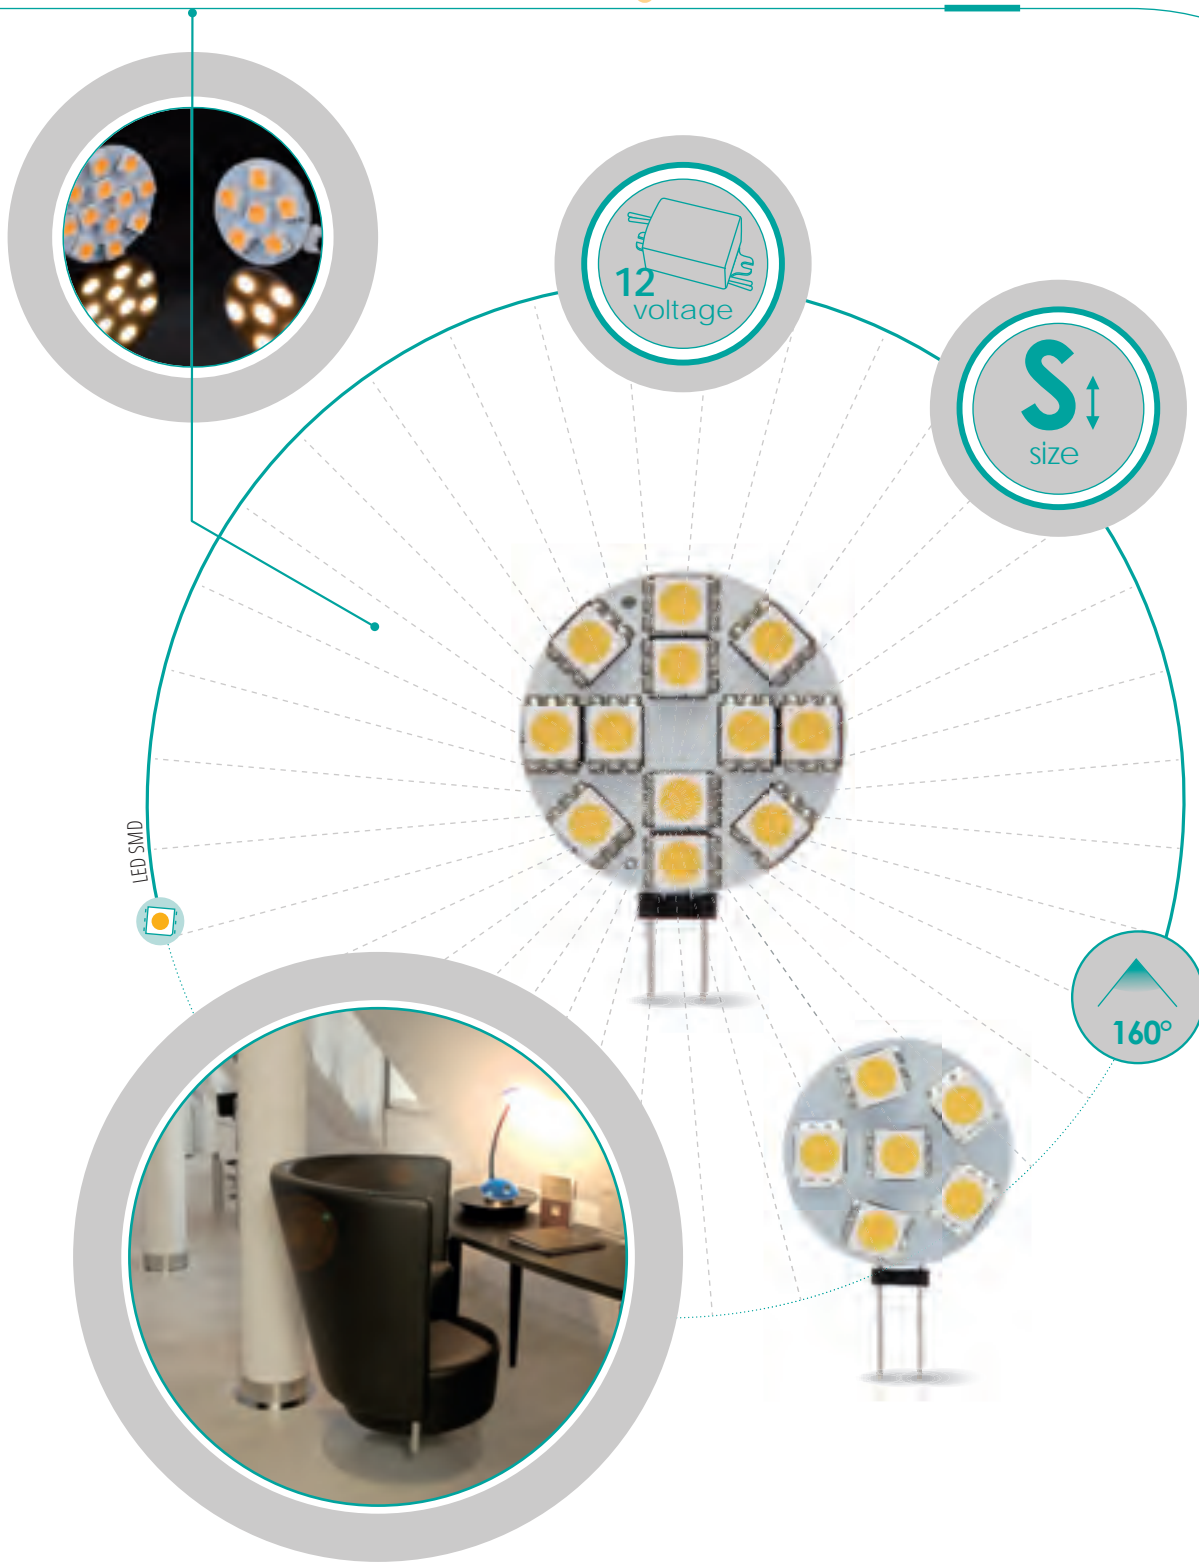

LED6 | LED12

⚡ 12V DC   ⚙ G4   ⌚ 20000h   Ⓢ 10000   ⚡ Ra≥80   Ⓢ ≤6x MacAdam Elipse

📁 08952	LED6 SMD G4-WW	🕒 1 W	💡 8W	☀️ 72lm	3000K	EAN -5905339089526	Ⓜ Ei A++
📁 08951	LED12 SMD G4-WW	🕒 1,5 W	💡 14W	☀️ 130lm	3000K	EAN -5905339089519	Ⓜ Ei A+