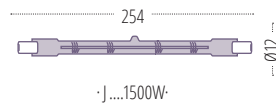

⚡ 220-240V; 50/60Hz

🔌 R7s

🕒 2000h

🕒 (ON/OFF) 8000

📁 10418 J-1000W 189MM

🔌 1000W

☀️ 16000lm

2700K ±100K

📦 D

EAN -5905339104182

📁 10419 J-1500W 254MM

🔌 1500W

☀️ 31000lm

2700K ±100K

📦 C

EAN -5905339104199