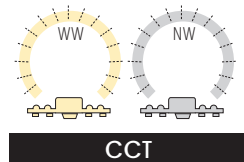

**REPLA-  
CEABLE**  
LED  
module

**EASY**  
magnetic  
installation

**IDEAL  
FOR**  
ceiling  
lamp

**HIGH**  
lumen

**170°**

**IC | CC**  
driver

LED SMD

**MOD**