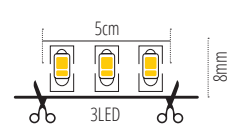

LED SMD 2835

120°

STRONG  
tape

FPC  
double side