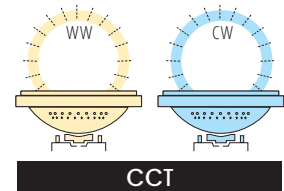

AR-111 LED SL

⚡ 12V DC   ⚙ G53   ⌚ 25000h   ⏻ (ON/OFF) 15000   ⚡ Ra>80   ⊕ ≤ 6x MacAdam Elipse   Ⓛ Ei > A+

22962	AR-111 LED SL/WW/SR	11 W	66 W	900lm	710lm	2700K	EAN -5905339229625
22963	AR-111 LED SL/CW/SR	11 W	66 W	900lm	710lm	6500K	EAN -5905339229632
22960	AR-111 LED SL/WW/W	11 W	66 W	900lm	710lm	2700K	EAN -5905339229601
22961	AR-111 LED SL/CW/W	11 W	66 W	900lm	710lm	6500K	EAN -5905339229618