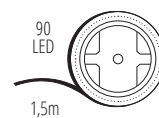

LED SMD 2835

for furniture and wardrobes use