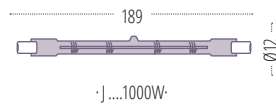

⚡ 220-240V; 50/60Hz

🔌 R7s

🕒 2000h

🕒 (ON/OFF) 8000

📁 10418 J-1000W 189MM

🔌 1000W

☀️ 16000lm

2700K ±100K

📦 D

EAN -5905339104182

📁 10419 J-1500W 254MM

🔌 1500W

☀️ 31000lm

2700K ±100K

📦 C

EAN -5905339104199