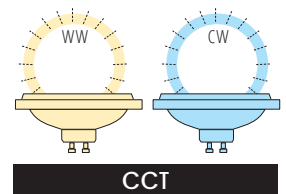

⚡ 220-240V; 50/60Hz   ⏰ GU10   ⌚ 25000h   ⚡ (GPP) 15000   ⚡ Ra≥80   ⚡ ≤6x MacAdam Elipse   Ⓛ Et A+

22972	ES-111 LED SL/WW/SR	☾ 11 W	⚡ 66 W	☀ 900lm	◁ 730lm	2700K	EAN -5905339229724
22973	ES-111 LED SL/CW/SR	☾ 11 W	⚡ 66 W	☀ 900lm	◁ 730lm	6500K	EAN -5905339229731
22970	ES-111 LED SL/WW/W	☾ 11 W	⚡ 66 W	☀ 900lm	◁ 730lm	2700K	EAN -5905339229700
22971	ES-111 LED SL/CW/W	☾ 11 W	⚡ 66 W	☀ 900lm	◁ 730lm	6500K	EAN -5905339229717