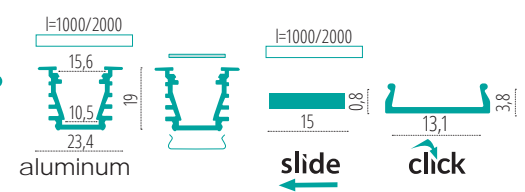

PROFILO I

PROFILE FOR LINEAR LED MODULES

	26554	PROFILO I	aluminum	EAN -5905339265548
	26555	PROFILO I 2M	aluminum	EAN -5905339265555
	26556	PROFILO I-W	white	EAN -5905339265562
	26557	PROFILO I-W 2M	white	EAN -5905339265579
slide	26572	SHADE C/D/E/I-FR	transparent	EAN -5905339265722
	26573	SHADE C/D/E/I-FR 2M	transparent	EAN -5905339265739
	26574	SHADE C/D/E/I-W	white	EAN -5905339265746
	26575	SHADE C/D/E/I-W 2M	white	EAN -5905339265753
click	26576	SHADE CK C/D/E/I-FR	transparent	EAN -5905339265760
	26577	SHADE CK C/D/E/I-FR2M	transparent	EAN -5905339265777
	26578	SHADE CK C/D/E/I-W	white	EAN -5905339265784
	26579	SHADE CK C/D/E/I-W 2M	white	EAN -5905339265791
	26591	STOPPER I	grey	EAN -5905339265913
	26603	STOPPER I-W	white	EAN -5905339266033
	26563	CONNECT C/D/E/I	aluminum	EAN -5905339265630
	26597	HANDLE C/D/E/I	grey	EAN -5905339265975
	26601	SPRING I	chrome	EAN -5905339266019