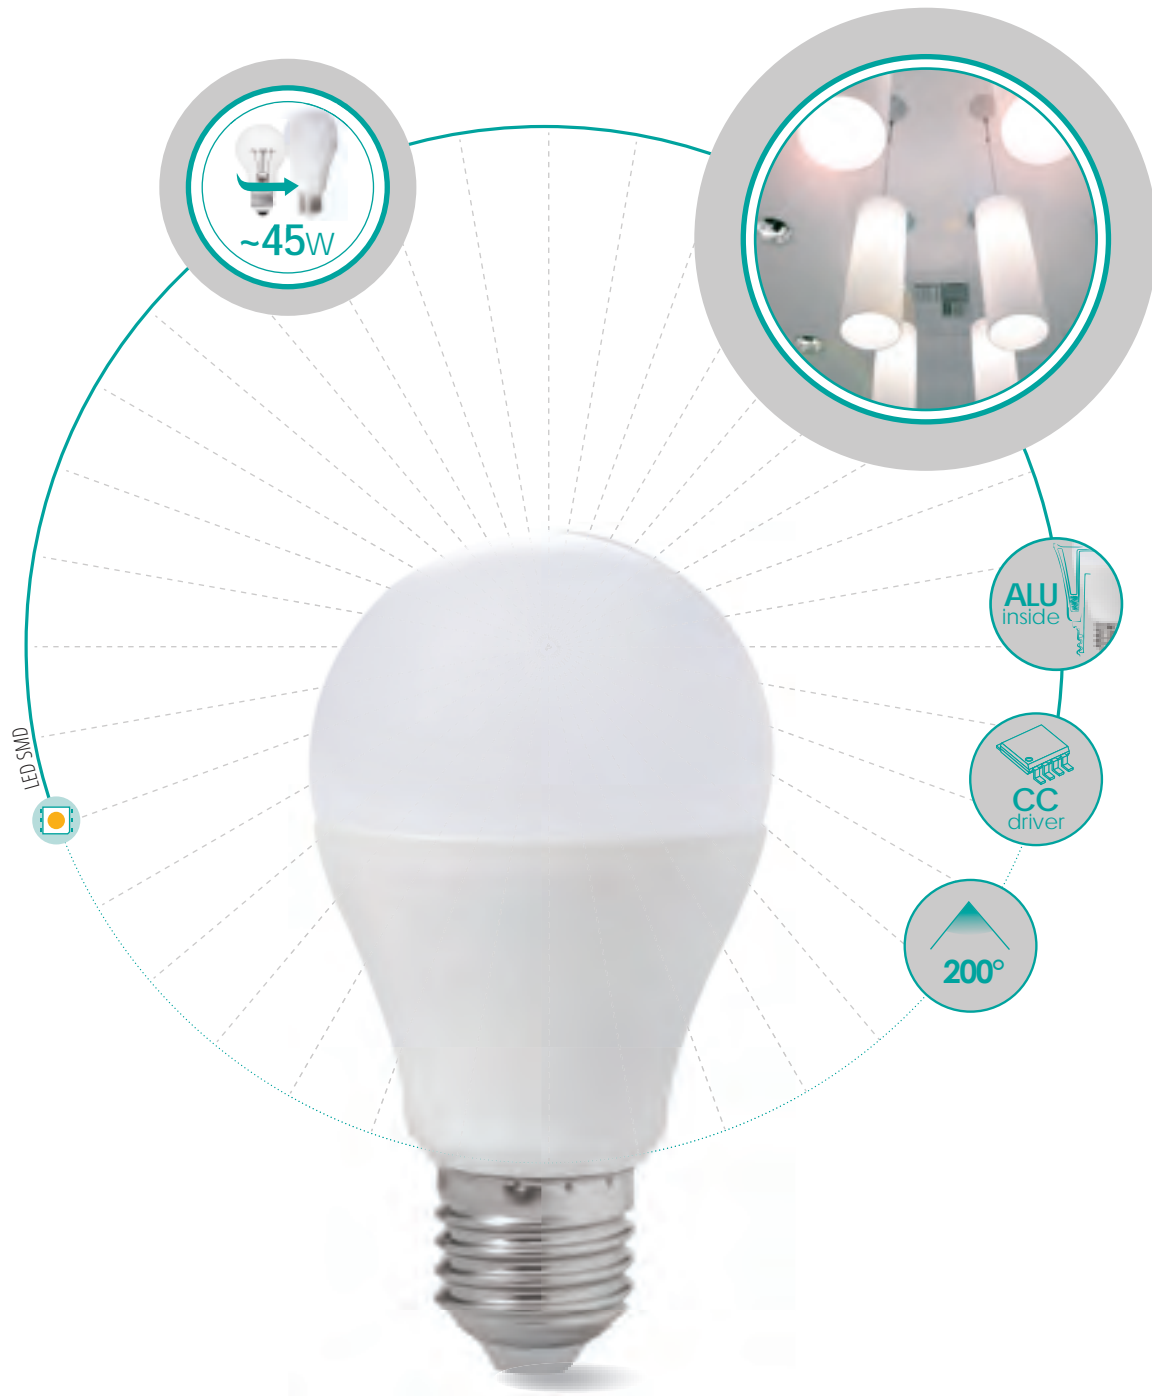

RAPID

⚡ 220-240V; 50/60Hz   ⚙ E27   ⌚ 20000h   ⏻ 15000   ⚡ Ra≥80   Ⓢ ≤6x MacAdam Elipse   Ⓛ Ei > A+

- 📁 22940 RAPID LED E27-WW   ⚡ 6,5W   ⚡➡💡 42W   ⚡ 500lm   🟡 3000K   EAN -5905339229403
- 📁 22941 RAPID LED E27-NW   ⚡ 6,5W   ⚡➡💡 45W   ⚡ 550lm   ⚫ 4000K   EAN -5905339229410