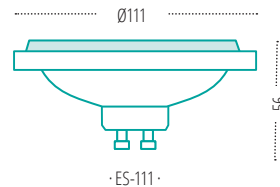

⚡ 220-240V; 50/60Hz   ⏰ GU10   ⌚ 25000h   ⚡ (GPP) 15000   ⚡ Ra≥80   ⚡ ≤6x MacAdam Elipse   Ⓛ Et A+

22972	ES-111 LED SL/WW/SR	☾ 11 W	⚡ 66 W	☀ 900lm	◁ 730lm	2700K	EAN -5905339229724
22973	ES-111 LED SL/CW/SR	☾ 11 W	⚡ 66 W	☀ 900lm	◁ 730lm	6500K	EAN -5905339229731
22970	ES-111 LED SL/WW/W	☾ 11 W	⚡ 66 W	☀ 900lm	◁ 730lm	2700K	EAN -5905339229700
22971	ES-111 LED SL/CW/W	☾ 11 W	⚡ 66 W	☀ 900lm	◁ 730lm	6500K	EAN -5905339229717