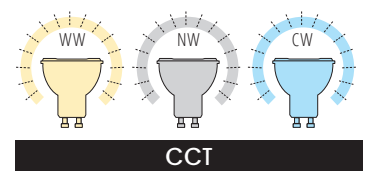

CCT

PRO series GU10 LED

⚡ 220-240V; 50/60Hz   ⏰ 25000h   ⚡ 15000   ⚡ Ra>80   ⚡ ≤6x MacAdam Ellipse   ⚡ Ei > A+

36°	24670	PRO GU10 LED 7WS3-WW	7W	45W	560lm	500lm	2700K	EAN -5905339246707
	24671	PRO GU10 LED 7WS3-NW	7W	47W	580lm	520lm	4000K	EAN -5905339246714
	24672	PRO GU10 LED 7WS3-CW	7W	48W	600lm	550lm	6500K	EAN -5905339246721
60°	24673	PRO GU10 LED 7WS6-WW	7W	45W	560lm	470lm	2700K	EAN -5905339246738
	24674	PRO GU10 LED 7WS6-NW	7W	47W	580lm	490lm	4000K	EAN -5905339246745
	24675	PRO GU10 LED 7WS6-CW	7W	48W	600lm	500lm	6500K	EAN -5905339246752