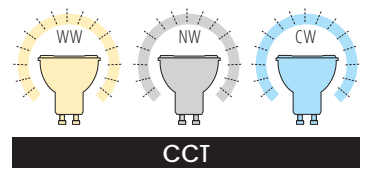

⚡ 220-240V; 50/60Hz   ⏻ GU10   ⌚ 25000h   ⏸ 15000   ⚡ Ra≥80   ⌚ ≤ 6x MacAdam Ellipse   Ⓛ Ei > A+

120°	24660	PRODIM GU10-7,5W-WW	7,5 W	44 W	530lm	455lm	2700K	EAN -5905339246608
	24661	PRODIM GU10-7,5W-NW	7,5 W	45 W	550lm	470lm	4000K	EAN -5905339246615
	24662	PRODIM GU10-7,5W-CW	7,5 W	45 W	560lm	480lm	6500K	EAN -5905339246622
60°	24663	PRODIM GU10-7,5WS6-WW	7,5 W	45 W	560lm	450lm	2700K	EAN -5905339246639
	24664	PRODIM GU10-7,5WS6-NW	7,5 W	47 W	580lm	480lm	4000K	EAN -5905339246646
	24665	PRODIM GU10-7,5WS6-CW	7,5 W	48 W	600lm	490lm	6500K	EAN -5905339226129