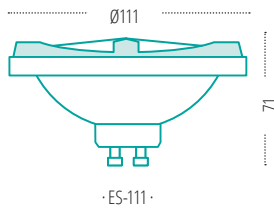

WHITE  
BODY  
/W

SILVER  
BODY  
/SR

COB LED

DESIGN unique

LED COB

24° spot light

CLASSIC shape

CCT