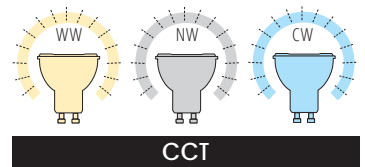

3 YEARS of statutory warranty

ALU inside

IC/CC driver

LED SMD

ALIKE COB

120°

WHITE BODY

SILVER BODY

PRO series
GU10 LED

⚡ 220-240V; 50/60Hz   ⏻ GU10   ⌚ 25000h   ⌚ (ON/OFF) 15000   ⚡ Ra>80   ⌚ ≤ 6x MacAdam Ellipse   Ⓛ EI> A+

24500	PRO GU10 LED 7W-WW-W	7 W	44 W	530lm	465lm	2700K	EAN -5905339245007
24501	PRO GU10 LED 7W-NW-W	7 W	45 W	550lm	470lm	4000K	EAN -5905339245014
24502	PRO GU10 LED 7W-CW-W	7 W	46 W	570lm	490lm	6500K	EAN -5905339245021
24503	PRO GU10 LED 7W-WW	7 W	44 W	530lm	465lm	2700K	EAN -5905339245038
24504	PRO GU10 LED 7W-NW	7 W	45 W	550lm	470lm	4000K	EAN -5905339245045
24505	PRO GU10 LED 7W-CW	7 W	46 W	570lm	490lm	6500K	EAN -5905339245052