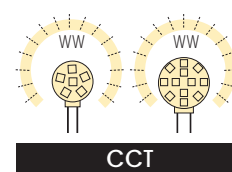

LED6 | LED12

⚡ 12V DC   ⚙ G4   ⌚ 20000h   Ⓢ 10000   ⚡ Ra≥80   Ⓢ ≤6x MacAdam Elipse

📁 08952	LED6 SMD G4-WW	🕒 1 W	💡 8W	☀️ 72lm	3000K	EAN -5905339089526	Ⓜ Ei A++
📁 08951	LED12 SMD G4-WW	🕒 1,5 W	💡 14W	☀️ 130lm	3000K	EAN -5905339089519	Ⓜ Ei A+