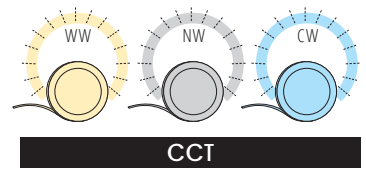

LED SMD 2835

120°

STRONG  
tape

FPC  
double side