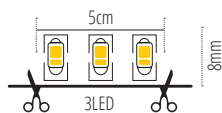

LEDS-B_{WHITE}

⚡ 12V DC   ⌚ 4,8W/m   📏 l=5m(100x5cm)=300LED   ⌚ 15000h   ⌚ (ON/OFF) 10000   ⏏ Ei A-A++

📁 24510	LEDS-B 4.8W/M IP54-WW	☀️ 270lm/m	🟡 3300-3900K	EAN -5905339245106
📁 24511	LEDS-B 4.8W/M IP54-NW	☀️ 300lm/m	🟢 4000-5500K	EAN -5905339245113
📁 24512	LEDS-B 4.8W/M IP54-CW	☀️ 320lm/m	🔵 6000-7500K	EAN -5905339245120