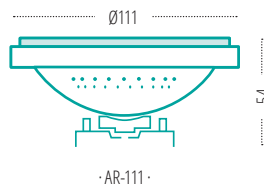

AR-111 LED SL

⚡ 12V DC   ⚙ G53   ⌚ 25000h   ⏻ (ON/OFF) 15000   ⚡ Ra>80   ⊕ ≤ 6x MacAdam Elipse   Ⓛ Ei > A+

22962	AR-111 LED SL/WW/SR	11 W	66 W	900lm	710lm	2700K	EAN -5905339229625
22963	AR-111 LED SL/CW/SR	11 W	66 W	900lm	710lm	6500K	EAN -5905339229632
22960	AR-111 LED SL/WW/W	11 W	66 W	900lm	710lm	2700K	EAN -5905339229601
22961	AR-111 LED SL/CW/W	11 W	66 W	900lm	710lm	6500K	EAN -5905339229618