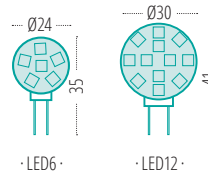

LED6 | LED12

⚡ 12V DC   ⚙ G4   ⌚ 20000h   Ⓢ 10000   ⚡ Ra≥80   Ⓢ ≤6x MacAdam Elipse

📁 08952	LED6 SMD G4-WW	🕒 1 W	💡 8W	☀️ 72lm	3000K	EAN -5905339089526	Ⓜ Ei A++
📁 08951	LED12 SMD G4-WW	🕒 1,5 W	💡 14W	☀️ 130lm	3000K	EAN -5905339089519	Ⓜ Ei A+