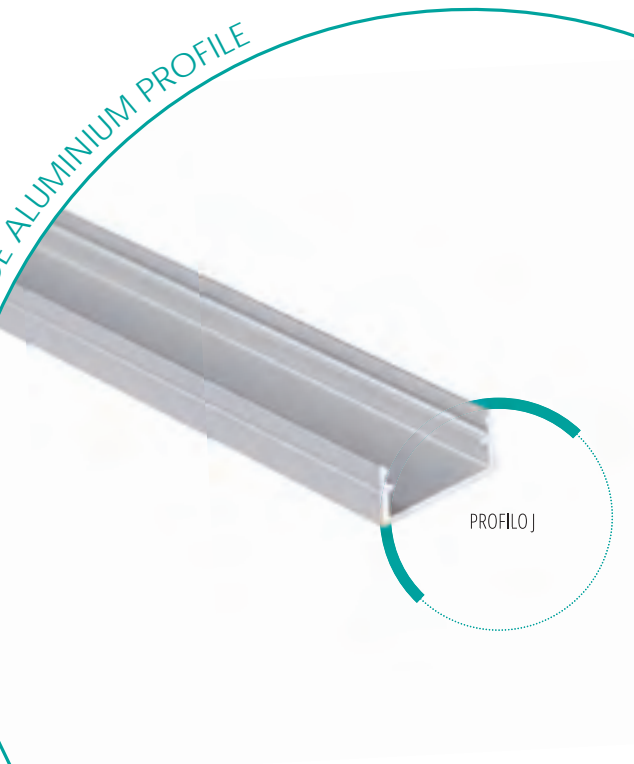

PROFILO J - BASIC SURFACE ALUMINIUM PROFILE

PROFILO J