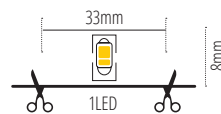

LED SMD 2835

for wardrobes and cabinet use