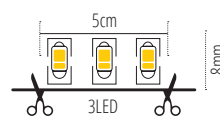

LED SMD 2835

for furniture and wardrobes use