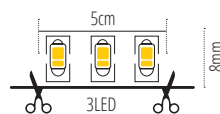

LEDS-B_{BLUE}

⚡ 12V DC   ⚙️ 4,5W/m   📏 l=5m(100x5cm)=300LED   ⌚ 17500h   ⏱️ (ON/OFF) 15000   🏠 Ei > A-A++

📁 24543 LEDS-B 4.5W/M IP54-BL   🌞 70lm/m   **BLUE**   EAN -5905339245434