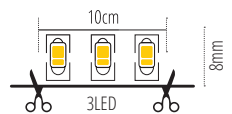

LED SMD 2835

for bedroom and furniture use