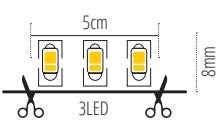

LED SMD 2835

for furniture and wardrobes use