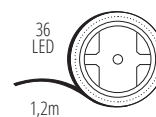

● **single LED set with a pass through detector**

PIR MOTION sensor

Adjustable working time
30s-6min

IP54

LED SMD 2835

for bedroom and furniture use

LEDS-SET B-SE

⚡ PRI: 220-240V; 50/60Hz; SEC: 12V DC   Ⓛ I=1,2m   ⌚ 15000h   Ⓢ 15000   Ⓞ ≤6x MacAdam Ellipse   Ⓔ A - A++

📁 26324 LEDS SET B-SE SGL   🌀 3,3 W   ☀️ 240lm   📏 3000-3900K   EAN -5905339263247