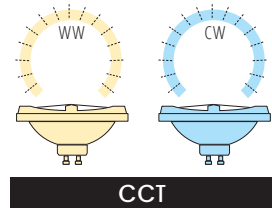

WHITE  
BODY  
/W

SILVER  
BODY  
/SR

COB LED

DESIGN unique

LED COB

24° spot light

CLASSIC shape

CCT