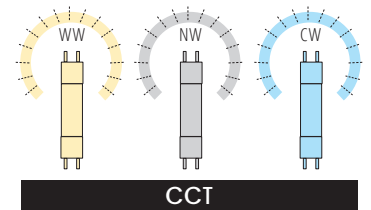

⚡ 220-240V; 50/60Hz

🔌 G13

🕒 25000h

🕒 (ON OFF) 15000

☀️ Ra≥80

👁️ ≤ 6x MacAdam Elipse

📦 E+ A++

📁 22658	T8 LED GLASSv2 9W-WW	👁️ 9W	☀️ 1080lm	🎨 3000K	EAN -5905339226587
📁 22654	T8 LED GLASSv2 9W-NW	👁️ 9W	☀️ 1080lm	🎨 4000K	EAN -5905339226549
📁 22659	T8 LED GLASSv2 9W-CW	👁️ 9W	☀️ 1080lm	🎨 6500K	EAN -5905339226594
📁 22656	T8 LED GLASSv2 18W-WW	👁️ 18W	☀️ 2160lm	🎨 3000K	EAN -5905339226563
📁 22655	T8 LED GLASSv2 18W-NW	👁️ 18W	☀️ 2160lm	🎨 4000K	EAN -5905339226556
📁 26060	T8 LED GLASSv2 18W-CW	👁️ 18W	☀️ 2160lm	🎨 6500K	EAN -5905339260604
📁 22657	T8 LED GLASSv2 24W-NW	👁️ 24W	☀️ 2880lm	🎨 4000K	EAN -5905339226570