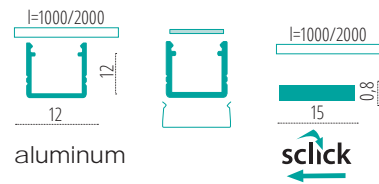

PROFILO_F

PROFILE FOR LINEAR LED MODULES

📁 26552	PROFILO F	👤 aluminum	EAN -5905339265524
📁 26553	PROFILO F 2M	👤 aluminum	EAN -5905339265531
📁 26568	SHADE B/F-FR	👤 transparent	EAN -5905339265685
📁 26569	SHADE B/F-W	👤 white	EAN -5905339265692
📁 26570	SHADE B/F-FR 2M	👤 transparent	EAN -5905339265708
📁 26571	SHADE B/F-W 2M	👤 white	EAN -5905339265715
📁 26590	STOPPER F	👤 grey	EAN -5905339265906
📁 26596	HANDLE B/F	👤 grey	EAN -5905339265968