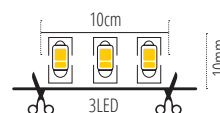

LEDS-B_{RGB}

⚡ 12V DC   ⚙️ 7,2W/m   📏 l=5m(50x10cm)=150LED   ⌚ 15000h   ⚙️ 15000   ⚙️ ≤6x MacAdam Ellipse   Ⓜ️ Ei A- A++

- 📁 24530 LEDS-B 7.2W/M IP00RGB ☀️ max 130lm/m IP 00 RGB EAN -5905339245304
- 📁 24531 LEDS-B 7.2W/M IP54RGB ☀️ max 130lm/m IP 54 RGB EAN -5905339245311
- 📁 24532 LEDS-B 7.2W/M IP65RGB ☀️ max 130lm/m IP 65 RGB EAN -5905339245328