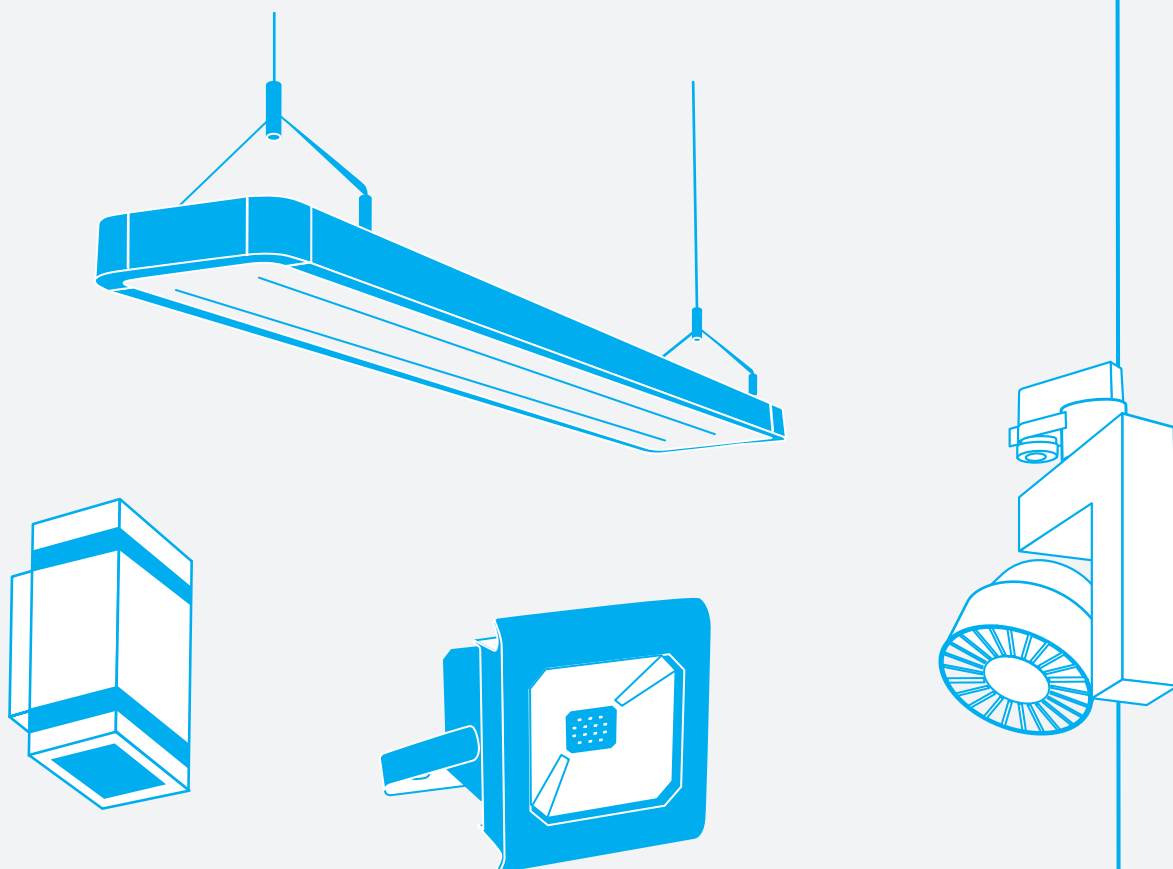

EN

Kanlux

**TECHNICAL
LUMINAIRES**