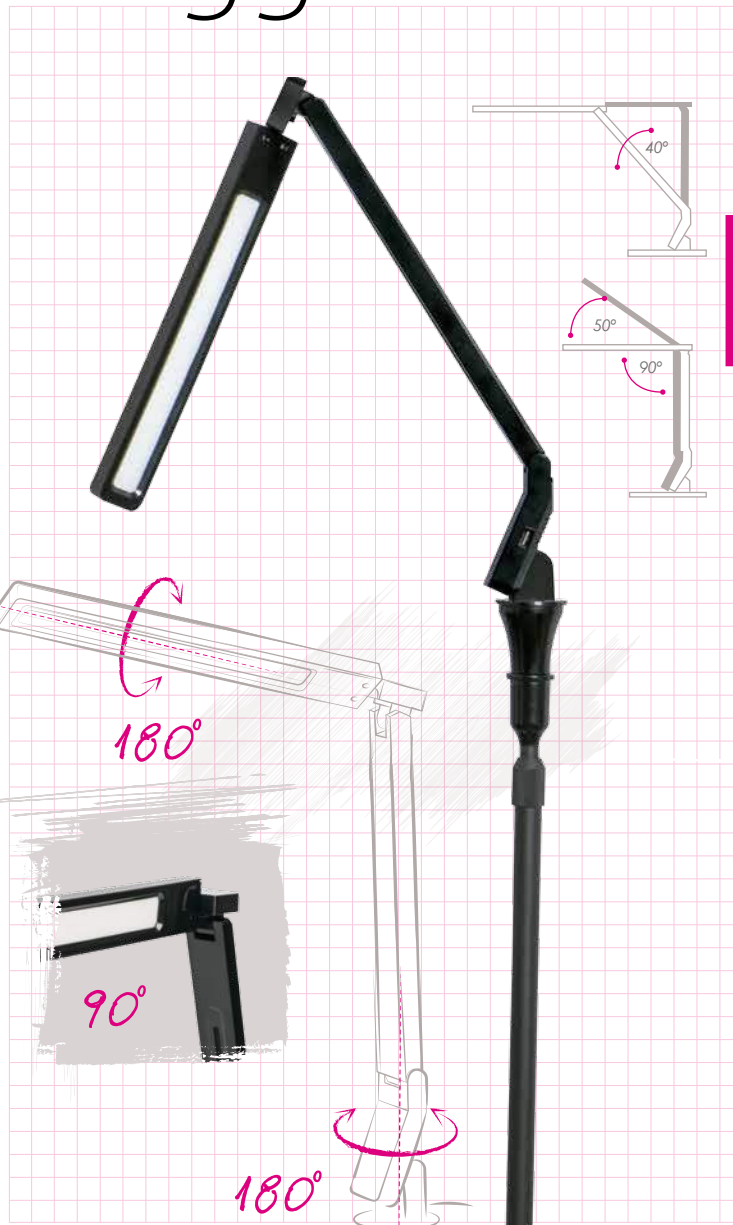

RUGGO^{LED}

220-240V~
50/60Hz

☒ LED SMD

☒ A++ » A

READING	5400K	max 320lm
STUDY	6400K	max 230lm
RELAX	4300K	max 240lm
SLEEP	4000K	max 200lm

24402 RUGGO F-B

max 11W **max 320lm**
4000-6400K

black
noir
nero

20000h

10000x

70°

material: metal,
plastic

matériau: métal,
plastique

materiale: metallo,
plastica