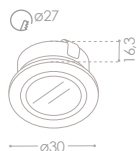

30000h

20000x

105°

material: plastic,
non-ferrous metal
alloy

matériau: plastique,
alliage de métaux
non ferreux

materiale: plastica,
lega di metalli non
ferrosi