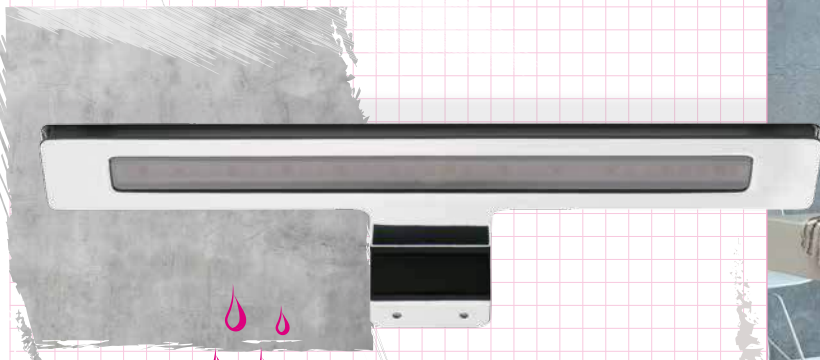

Platen^{LED}

IP44