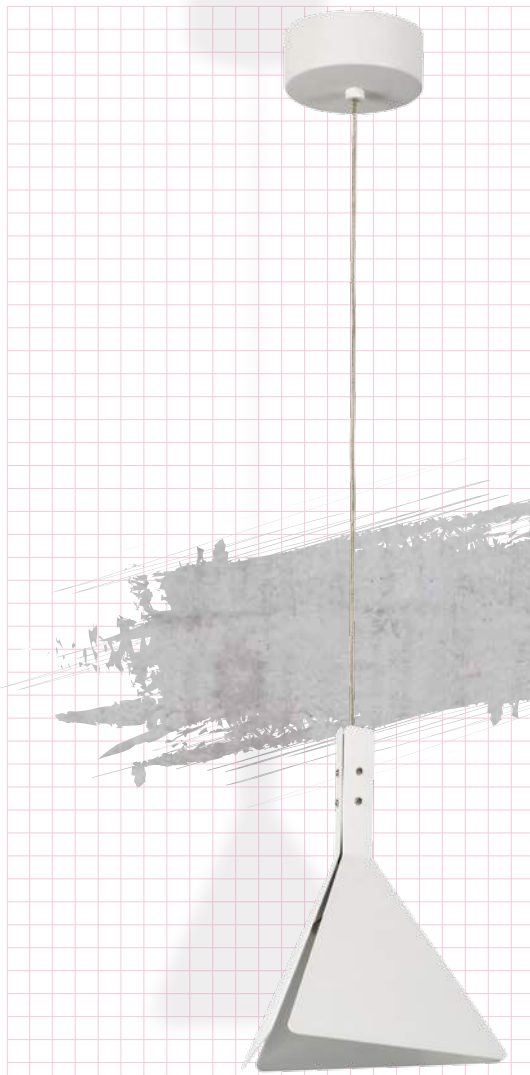

Kanlux 14

— PENDING LAMP — LAMPE SOSPENSUE — LAMPADA A SOSPENSIONE —

frodi

220-240V~
50/60Hz

LED/GLS/CFL

E14

A++ » E

24380 FRODI W