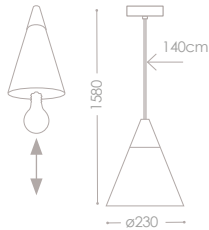

220-240V~
50/60Hz

24290 SENIL W/G

max
60W

white and gold
blanc/doré
bianco-oro

24291 SENIL B/G

max
60W

black and gold
noir/doré
nero-oro