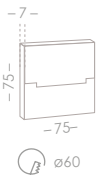

☒ 50000h
☒ 20000x

material: ground stainless steel, plastic
matériau: acier inoxydable poli, plastique
materiale: acciaio inox rettificato, plastica

220-240V~; 50/60Hz / 1,3W

- **23802** SABIK LED AC-WW **13lm** 3000K
- **23803** SABIK LED AC-CW **15lm** 6500K