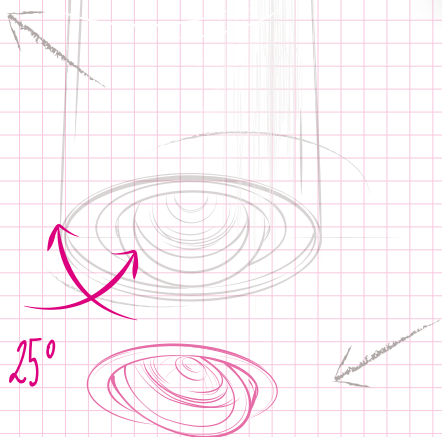

Bord

220-240V~
50/60Hz

22550 BORD DLP-50-AL

max
25W

aluminium
aluminium
alluminio

22551 BORD DLP-50-W

max
25W

white
blanc
bianco

22552 BORD DLP-50-B

max
25W

black
noir
nero

material:
steel sheet

matériau:
tôle acier

materiale:
lamiera di acciaio

22553 BORD DLP-250-AL

2 x max
25W

aluminium
aluminium
alluminio

22554 BORD DLP-250-W

2 x max
25W

white
blanc
bianco

22555 BORD DLP-250-B

2 x max
25W

black
noir
nero

material:
steel sheet

matériau:
tôle acier

materiale:
lamiera di acciaio

Kanlux 24

— CEILING SPOTLIGHT FIXTURE — SPOT PLAFOND — LAMPADA DA SOFFITTO —