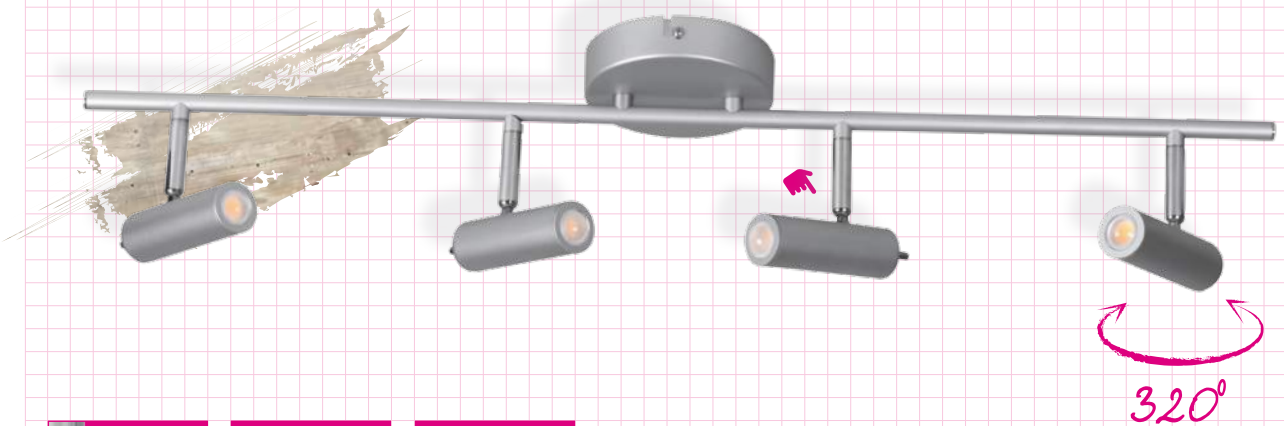

Tu^{LED}me

220-240V~
50/60Hz

24450 TUME LED EL-10

6W

500lm
3000K

grey
gris
grigio

24451 TUME LED EL-20

2 x 6W

2 x 500lm
3000K

grey
gris
grigio

24452 TUME LED EL-30

3 x 6W

3 x 500lm
3000K

grey
gris
grigio

24453 TUME LED EL-40

4 x 6W

4 x 500lm
3000K

grey
gris
grigio