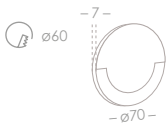

50000h

20000x

material:
ground stainless
steel, plastic

matériau:
acier inoxydable
poli, plastique

materiale:
acciaio inox
rettificato, plastica

220-240V~; 50/60Hz / 1,3W

23805 SOLA LED AC-CW

15lm
6500K