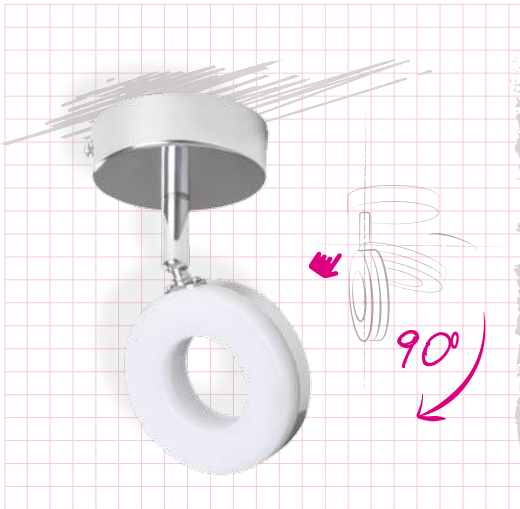

Garna ^{LED}

220-240V-
50/60Hz

24420 GARNA LED EL-10

5W

340lm
2700K

chrome
chrome
cromo

24421 GARNA LED EL-20

2 x 5W

2 x 340lm
2700K

chrome
chrome
cromo

24422 GARNA LED EL-30

3 x 5W

3 x 340lm
2700K

chrome
chrome
cromo

24423 GARNA LED EL-40

4 x 5W

4 x 340lm
2700K

chrome
chrome
cromo