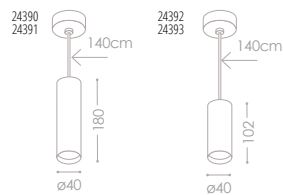

220-240V~
50/60Hz

LED SMD

A++ » A

24390	ROLSA LED M-B	4W	130lm 3000K
24391	ROLSA LED M-W	4W	130lm 3000K
24392	ROLSA LED S-B	4W	180lm 3000K
24393	ROLSA LED S-W	4W	180lm 3000K