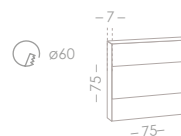

50000h
20000x

material:
ground stainless
steel, plastic

matériau:
acier inoxydable
poli, plastique

materiale:
acciaio inox
rettificato, plastica

220-240V~; 50/60Hz / 1,3W

- **23806** TERRA LED AC-WW **13lm** 3000K
- **23807** TERRA LED AC-CW **15lm** 6500K