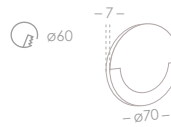

50000h

20000x

DRIVER ✓

material:
ground stainless
steel, plastic

matériau:
acier inoxydable
poli, plastique

materiale:
acciaio inox
rettificato, plastica