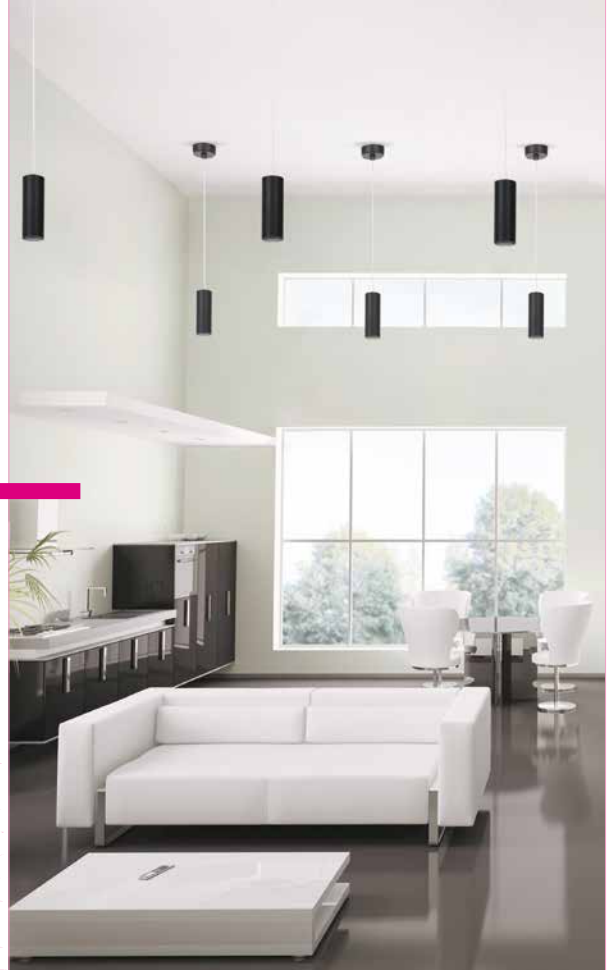

8W

800lm
2700K

17500h

10000x

300°

Kanlux 22

— PENDING LAMP — LAMPE SUSPENDUE — LAMPADA A SOSPENSIONE —

ROLSA^{LED}