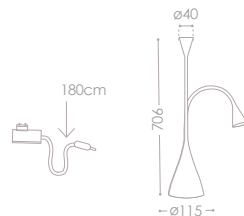

- 3 brightness levels
- 3 niveaux de réglage de la luminosité
- 3 livelli di luminosità

20000h

10000x

80°

material:
plastic,
metal alloy

matériau:
plastique,
alliage de métaux

materiale:
plastica, lega
di metallo

Kanlux 135

— LED DESK LAMP — LAMPE DE BUREAUX LED — LAMPADA DA TAVOLO A LED —