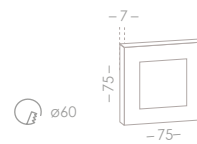

50000h

20000x

DRIVER ✓

material: ground stainless steel, plastic

matériau: acier inox poli, plastique

materiale: acciaio inox rettificato, plastica