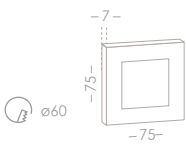

— WALL-MOUNTED LINEAR LIGHT FIXTURE — APPLIQUE MURALE LINÉAIRE — PORTALAMPADA LINEARE DA PARETE —

LED SMD ✓ A++ » A

12V DC / 0,8W

23106 APUS LED WW

13lm
3000K

23107 APUS LED CW

15lm
6500K

50000h