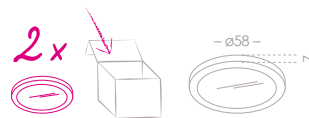

12V DC A

23720 RADIS LED SMD WW-GR

1,5W

75lm
3000K

grey
gris
grigio

23721 RADIS LED SMD NW-GR

1,5W

75lm
6500K

grey
gris
grigio