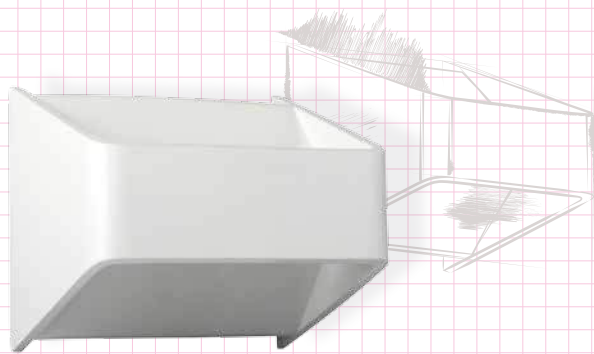

220-240V~
50/60Hz

A » A++

24470 ENASI LED W

4W

240lm
3000K

20000h

10000x

white
blanc
bianco

material:
aluminium alloy,
plastic

matériau: alliage en
aluminium, plastique

materiale:
lega di alluminio,
plastica

24480 ANASI LED W

4W

240lm
3000K

20000h

10000x

white
blanc
bianco

material:
aluminium alloy,
plastic

matériau: alliage en
aluminium, plastique

materiale:
lega di alluminio,
plastica