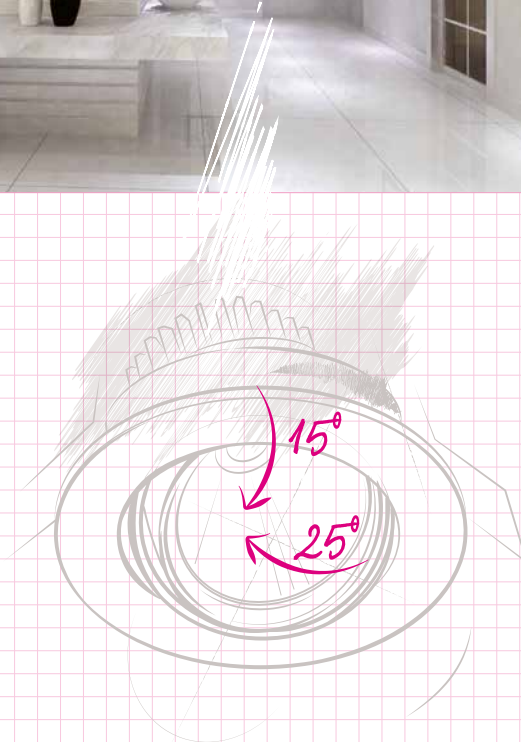

220-240V~
50/60Hz

23760 SOLIM LED COB 3,5W-WW

260lm
3000K

3,5W

silver
argent
argento

23761 SOLIM LED COB 3,5W-NW

280lm
4000K

23762 SOLIM LED COB 5W-WW

290lm
3000K

5W

silver
argent
argento

23763 SOLIM LED COB 5W-NW

360lm
4000K

25°

15°

25000h

15000x

24°

material:
aluminium,
glass

matériau:
aluminium,
verre

materiale:
aluminio,
vetro