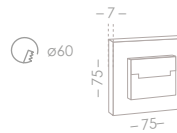

☒ 50000h
☒ 20000x

DRIVER ☒

material: ground stainless steel, plastic
matériau: acier inoxydable poli, plastique
materiale: acciaio inox rettificato, plastica