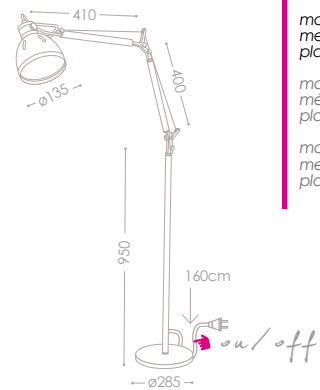

220-240V~
50/60Hz

	GLS	LED	CFL	
23651 ARDISA F-B	max 25W	max 7W	max 11W	black noir nero