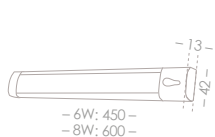

30000h

15000x

110°

material:
aluminum,
plastic

matériau:
aluminium,
plastique

materiale:
alluminio,
plastica

23672 LINCY LED 90 12W

720lm
4000K

grey
gris
grigio

23673 LINCY LED 120 16W

960lm
4000K

grey
gris
grigio