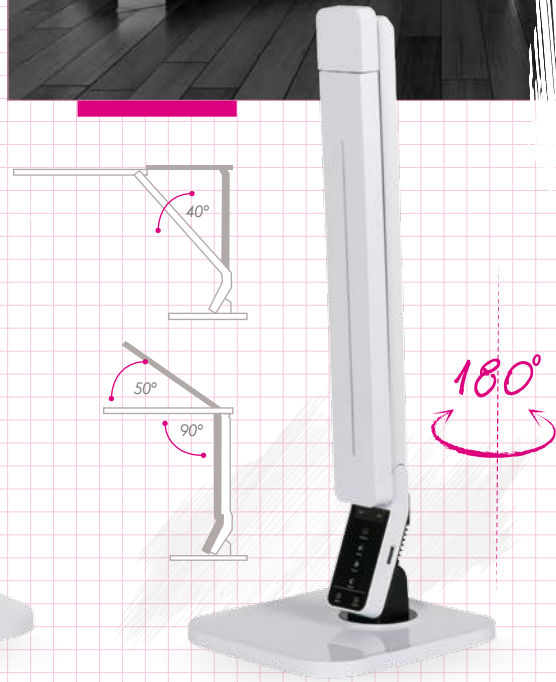

RUGGO^{LED}

220-240V~
50/60Hz

A++ » A

max 11W

24400 RUGGO D-B

READING 5400K
STUDY 6400K
RELAX 4300K
SLEEP 4000K

max 320lm
max 230lm
max 240lm
max 200lm

black
noir
nero
white
blanc
bianco

24401 RUGGO D-W

20000h

10000x

70°

material:
metal, plastic

matériau:
métal, plastique

materiale:
metallo, plastica

- the product comes with a USB port / the product has 4 modes of operation, each with 5 levels of brightness / 60 min. timer
- Le produit est fourni avec un port USB. Il dispose de 4 modes de travail dont chacun possède 5 niveaux de luminosité / 60min. Minuteur
- porta USB per ricaricare il telefono / il prodotto ha 4 modalità di funzionamento - ogni modalità ha 5 livelli di luminosità / interruttore con l'opzione di spegnimento automatico dopo 60 min.

Kanlux 132

— LED DESK LAMP — LAMPE DE BUREAUX LED — LAMPADA DA TAVOLO A LED —