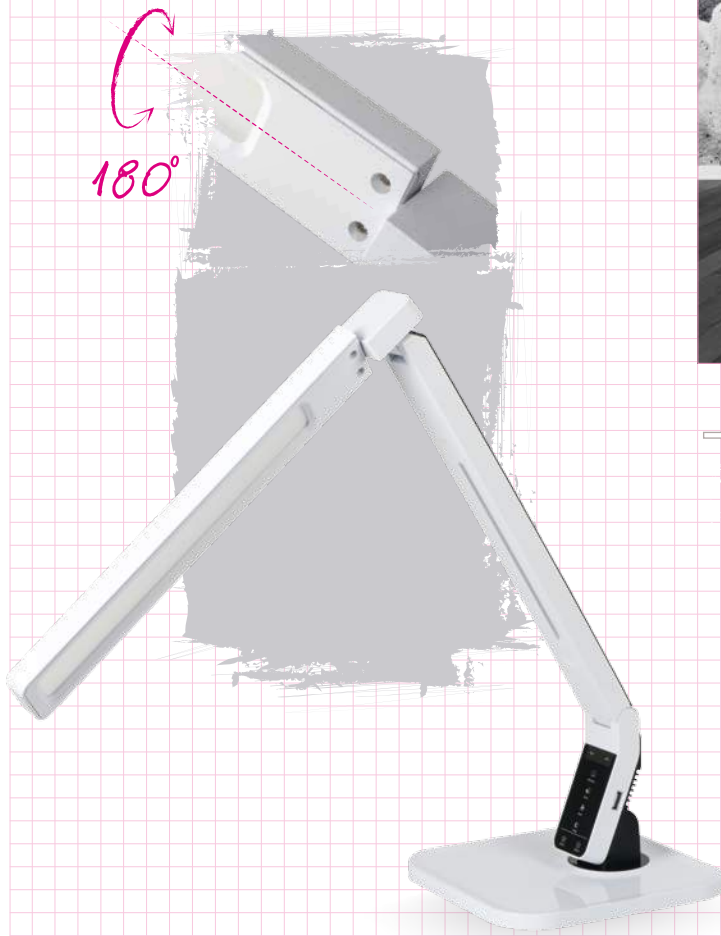

RUGGO^{LED}

220-240V~
50/60Hz

A++ » A

max 11W

24400 RUGGO D-B

READING 5400K
STUDY 6400K
RELAX 4300K
SLEEP 4000K

max 320lm
max 230lm
max 240lm
max 200lm

black
noir
nero
white
blanc
bianco

24401 RUGGO D-W

20000h

10000x

70°

material:
metal, plastic

matériau:
métal, plastique

materiale:
metallo, plastica

- the product comes with a USB port / the product has 4 modes of operation, each with 5 levels of brightness / 60 min. timer
- Le produit est fourni avec un port USB. Il dispose de 4 modes de travail dont chacun possède 5 niveaux de luminosité / 60min. Minuteur
- porta USB per ricaricare il telefono / il prodotto ha 4 modalità di funzionamento - ogni modalità ha 5 livelli di luminosità / interruttore con l'opzione di spegnimento automatico dopo 60 min.

Kanlux 132

— LED DESK LAMP — LAMPE DE BUREAUX LED — LAMPADA DA TAVOLO A LED —